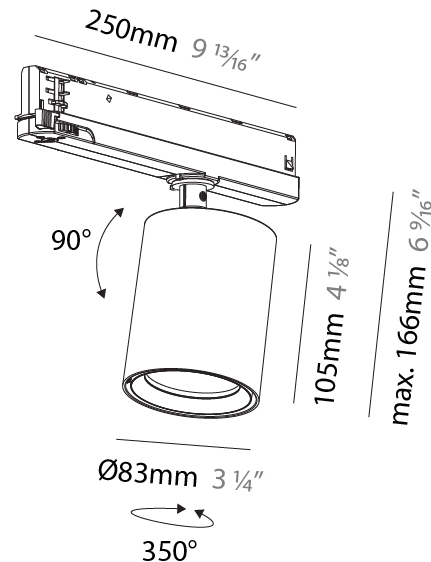

GENERAL

Series: Centriq
Subseries: Centriq In
Brand: Prolicht
Division: Architectural
Mounting Type: Track
Mounting Location: Ceiling
Subcategory: Spots

PHYSICAL

Shape: Cylinder
Diameter (mm): 83
Diameter (in): 3 1/4
Length (mm): 250
Length (in): 9 13/16
Height (mm): 166
Height (in): 6 9/16
Light Distribution: Adjustable / Direct
Weight (kg): 0.87
Fixture Finish: SSR / BKV / CWI / CRY / HAB / UFT / ITA / RUA / FTG / MYG / LOD / PUS / FRO / FUP / KIA / POP / BLS / SPG / MEY / GOH / GUM / CHC / COM / ABZ / JAG / OBR / MOS / ROR
Holder Finish: WHI / BLK
Accent Finish: SSR / BKV / CWI / CRY / HAB / LAG / UFT / ITA / RUA / RUR / MIC / FTG / MYG / TWT / LOD / PUS / FRO / FUP / KIA / POP / BLS / SPG / MEY / GOH / GUM / CHC / COM / ABZ / JAG
Fixture Material: Aluminum

ELECTRICAL

Lamp Type: LED (Zhaga Standard)
Input Wattage (W): 36.2
Total Output Wattage (W): 32.7
Dimming: Non-Dimmable / 0-10V Dimming
Driver Included: Yes
Driver Location: Integrated
Driver Type: Constant Current - 120Vac
Driver Class: Class 2
Input Voltage (V): 120

LED

Number of LEDs: 1
Color Temperature (°K): 2700 / 3000 / 3500 / 4000
Max. Delivered Lumen (lm): 2916 / 3037 / 3166 / 3320
Nominal Lumen (lm): 3471 / 3615 / 3769 / 3952
CRI: >90 CRI
Lamp Life (hrs): 50000

OPTICAL

Reflector°: 20 / 32 / 54
Adjustability: Rotational 350°; Tilt 90°

RATINGS AND CERTIFICATIONS

Certified By: CSA Certified to UL and CSA Standards
IP rating: IP20